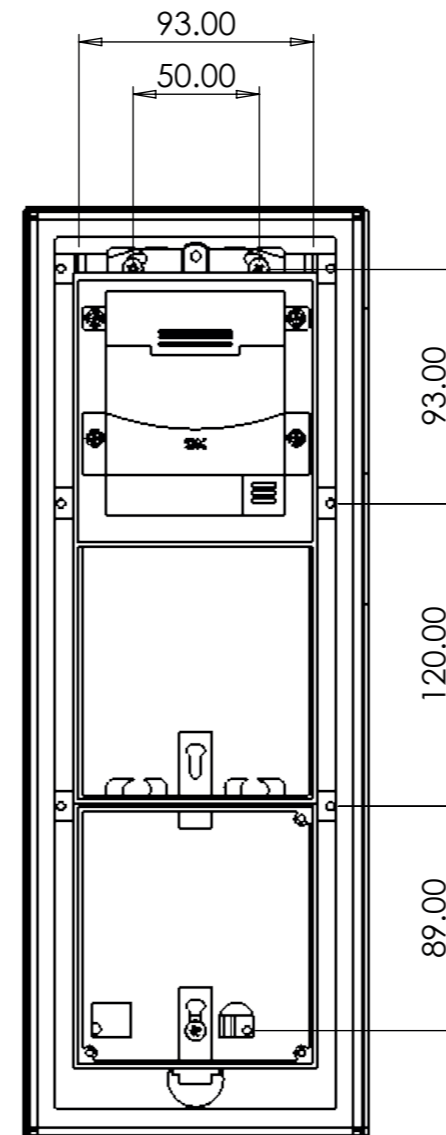

Design
Supply
Support

Verso Weather and Security Rain Hood - 3 Module (Flush Frame) 382403

Verso Weather and Security Rain Hood - 3 Module (Flush Frame) 382403