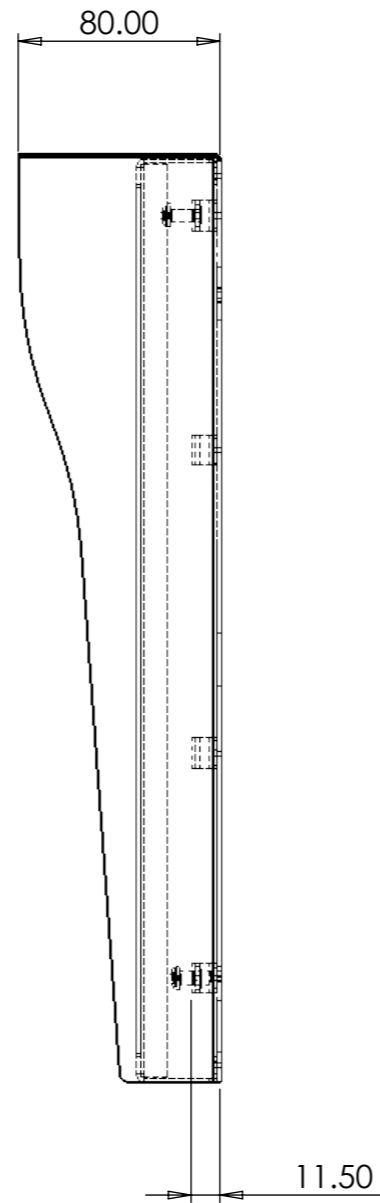

Design
Supply
Support

Verso Weather and Security Rain Hood - 3 Module (Flush Frame) 382403

Verso Weather and Security Rain Hood - 3 Module (Flush Frame) 382403