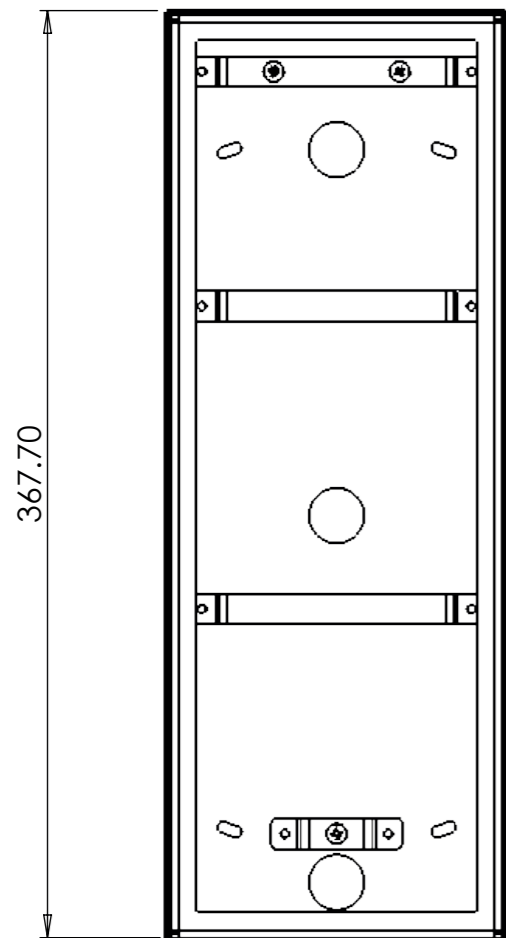

Design
Supply
Support

Verso Weather and Security Rain Hood - 3 Module (Flush Frame) 382403

Verso Weather and Security Rain Hood - 3 Module (Flush Frame) 382403