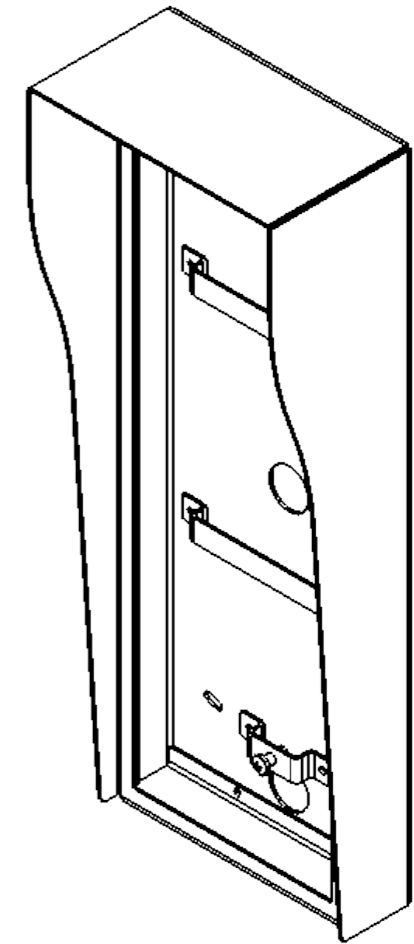

Design
Supply
Support

Verso Weather and Security Rain Hood - 3 Module (Flush Frame) 382403

Verso Weather and Security Rain Hood - 3 Module (Flush Frame) 382403