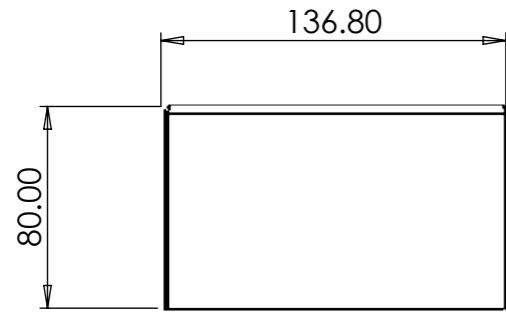

Design
Supply
Support

Verso Weather and Security Rain Hood - 3 Module (Flush Frame) 382403

Verso Weather and Security Rain Hood - 3 Module (Flush Frame) 382403